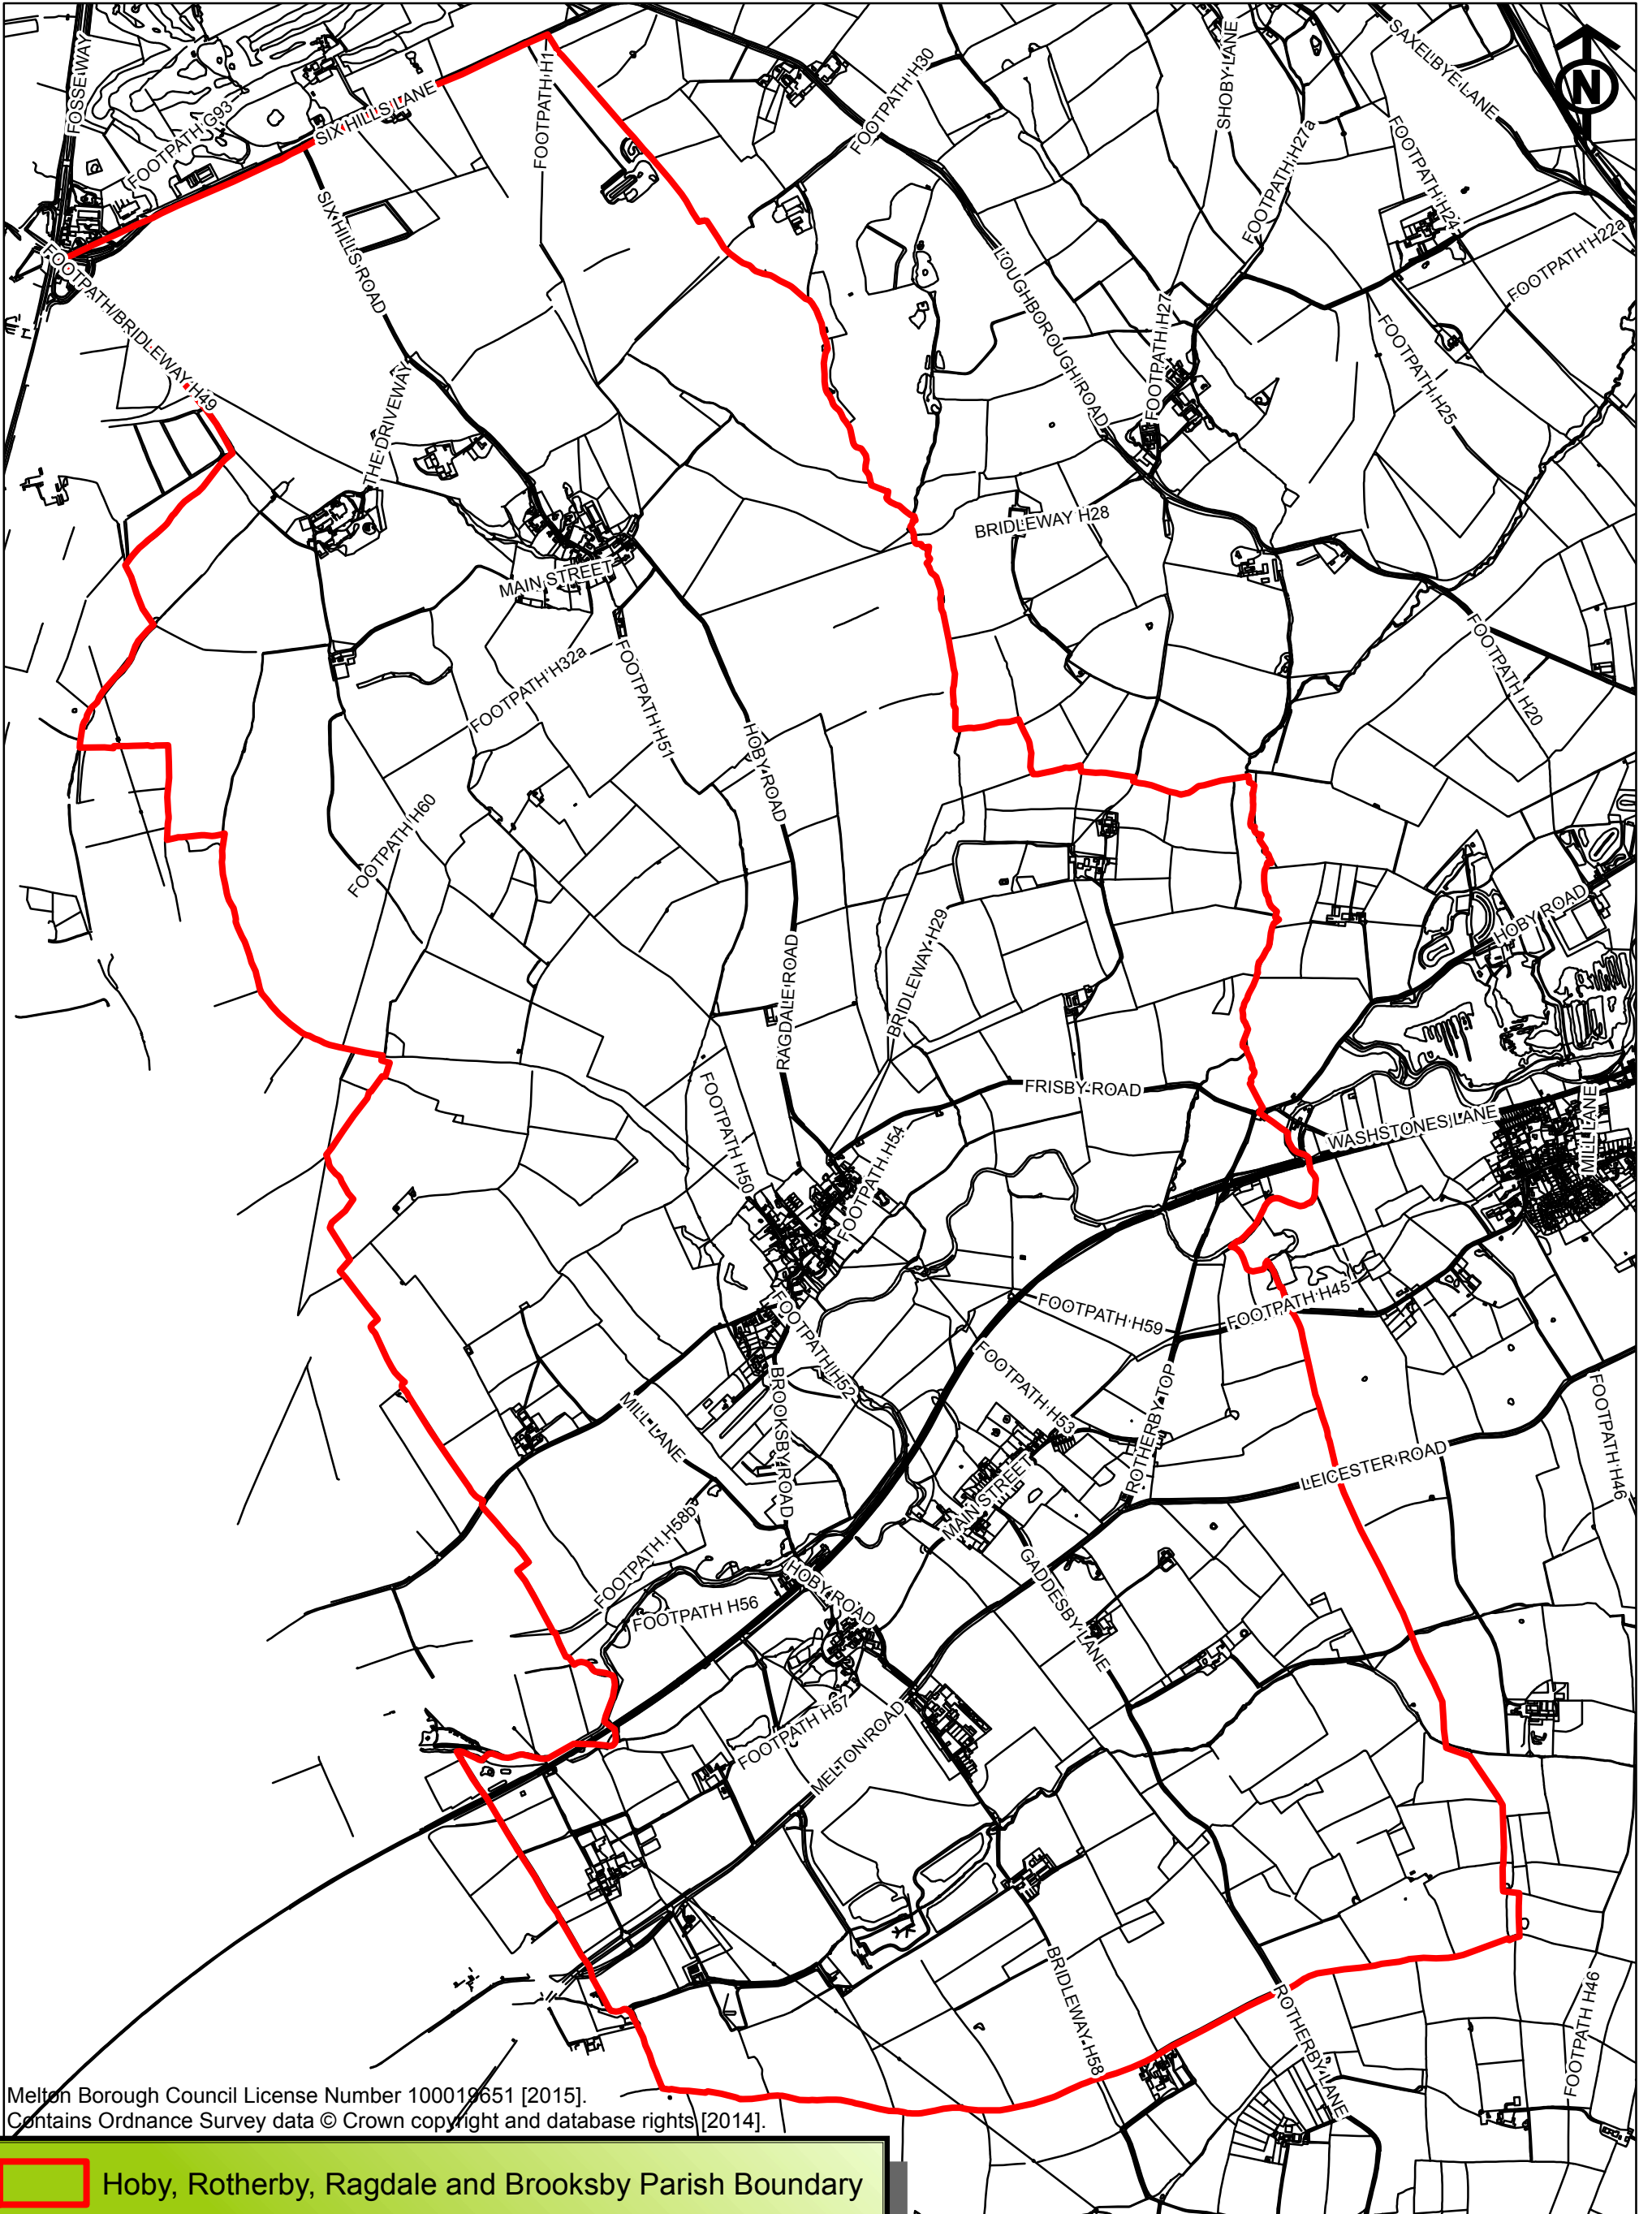

Hoby, Rotherby, Ragdale and Brooksby Parish

Melton Borough Council License Number 100019651 [2015].
Contains Ordnance Survey data © Crown copyright and database rights [2014].

 Hoby, Rotherby, Ragdale and Brooksby Parish Boundary