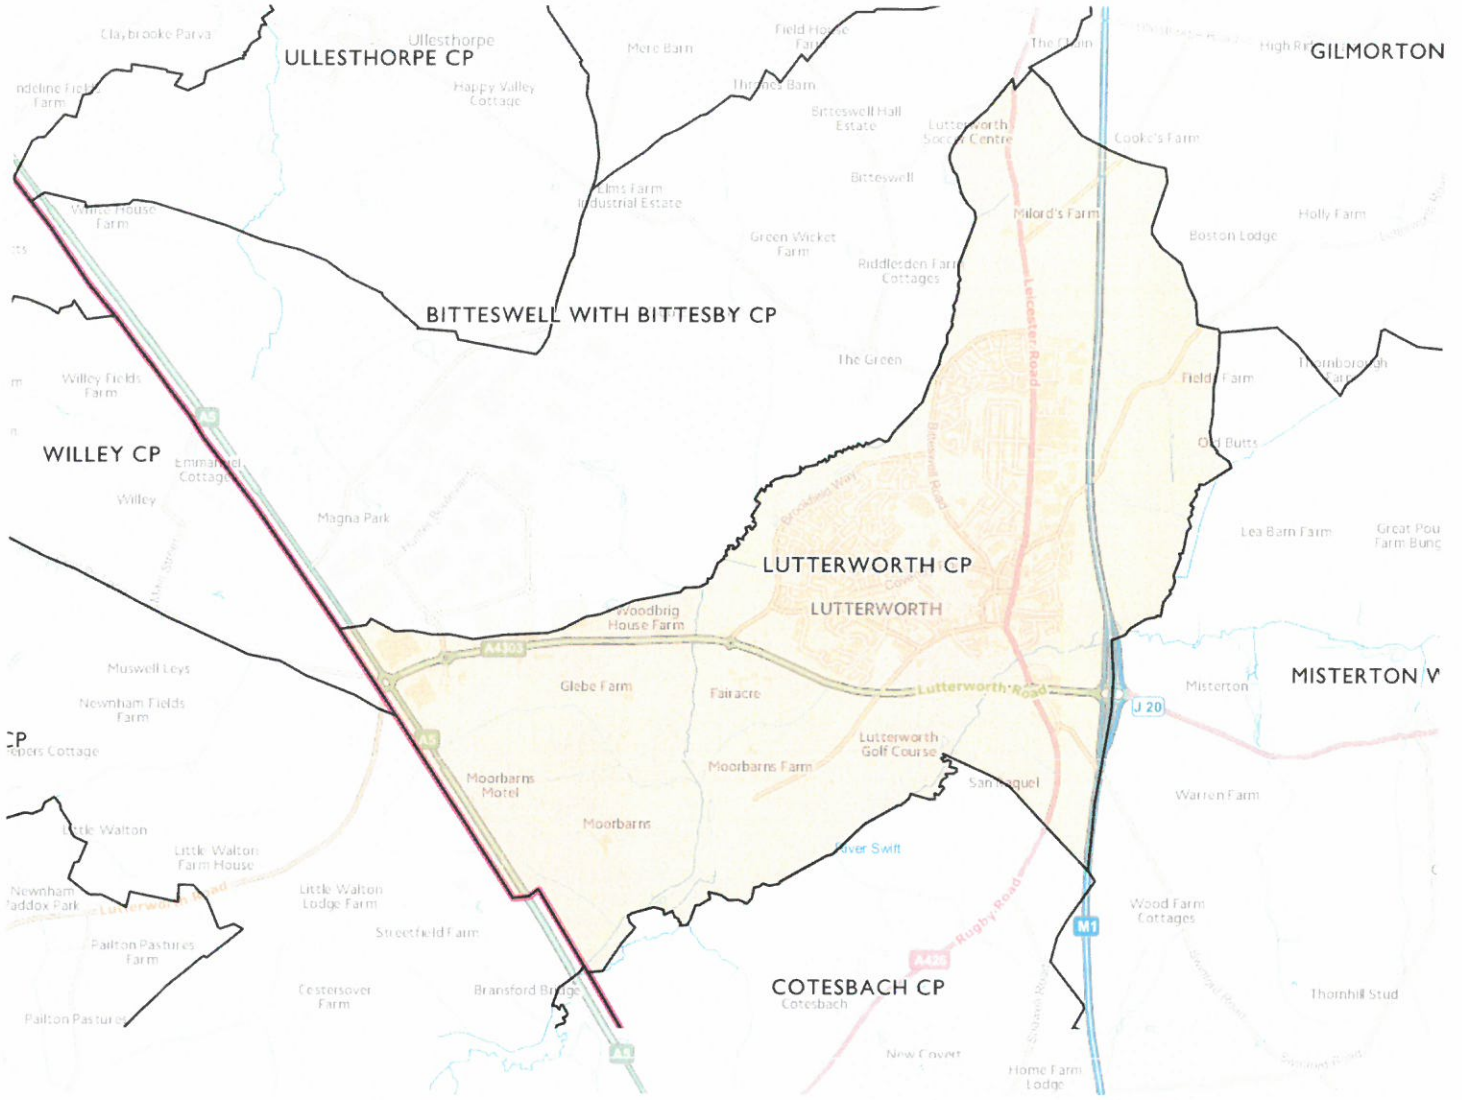

ELECTION MAPS

LUTTERWORTH CIVIL PARISH, LEICESTERSHIRE COUNTY

Districts Civil Parishes or Communities

Contains Ordnance Survey data © Crown copyright and database right 2015
Contains Royal Mail data © Royal Mail copyright and database right 2015
Contains National Statistics data © Crown copyright and database right 2015
Use of this data is subject to terms and conditions (<http://www.ordnancesurvey.co.uk/election-maps/terms-of-use/>)