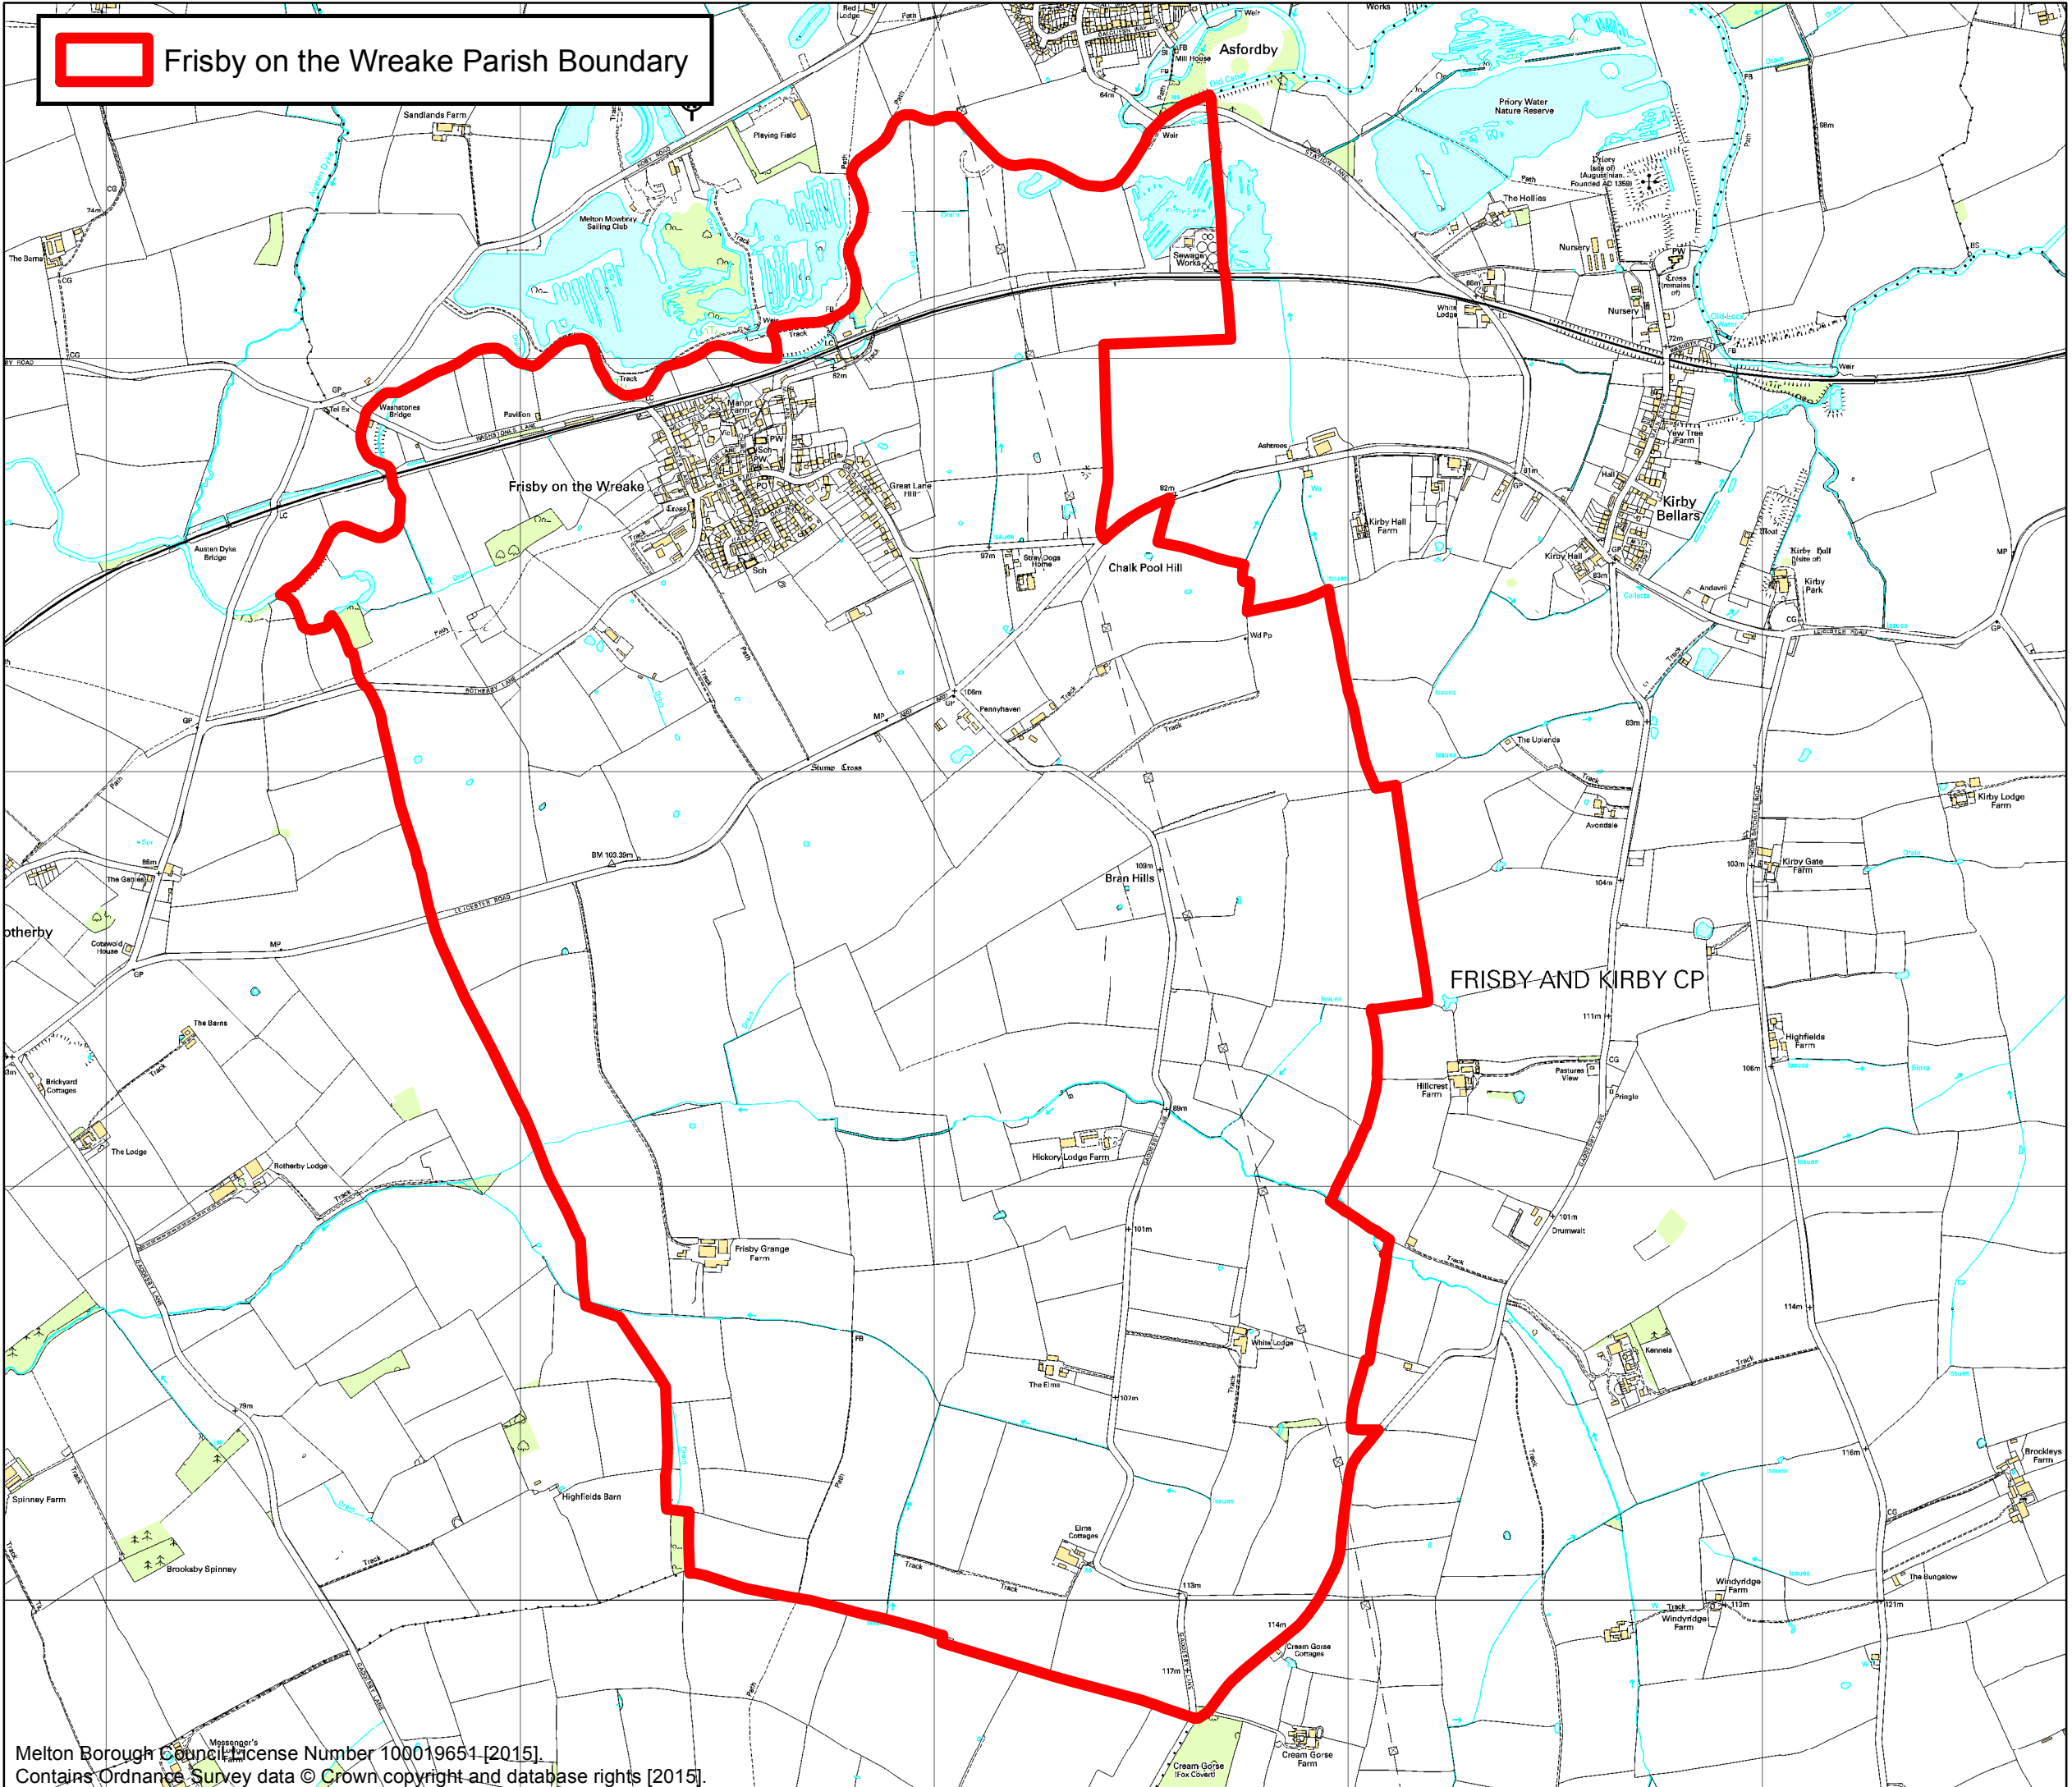

 Frisby on the Wreake Parish Boundary

# Frisby on the Wreake Parish

Scale (A3):  
**1:15,000**