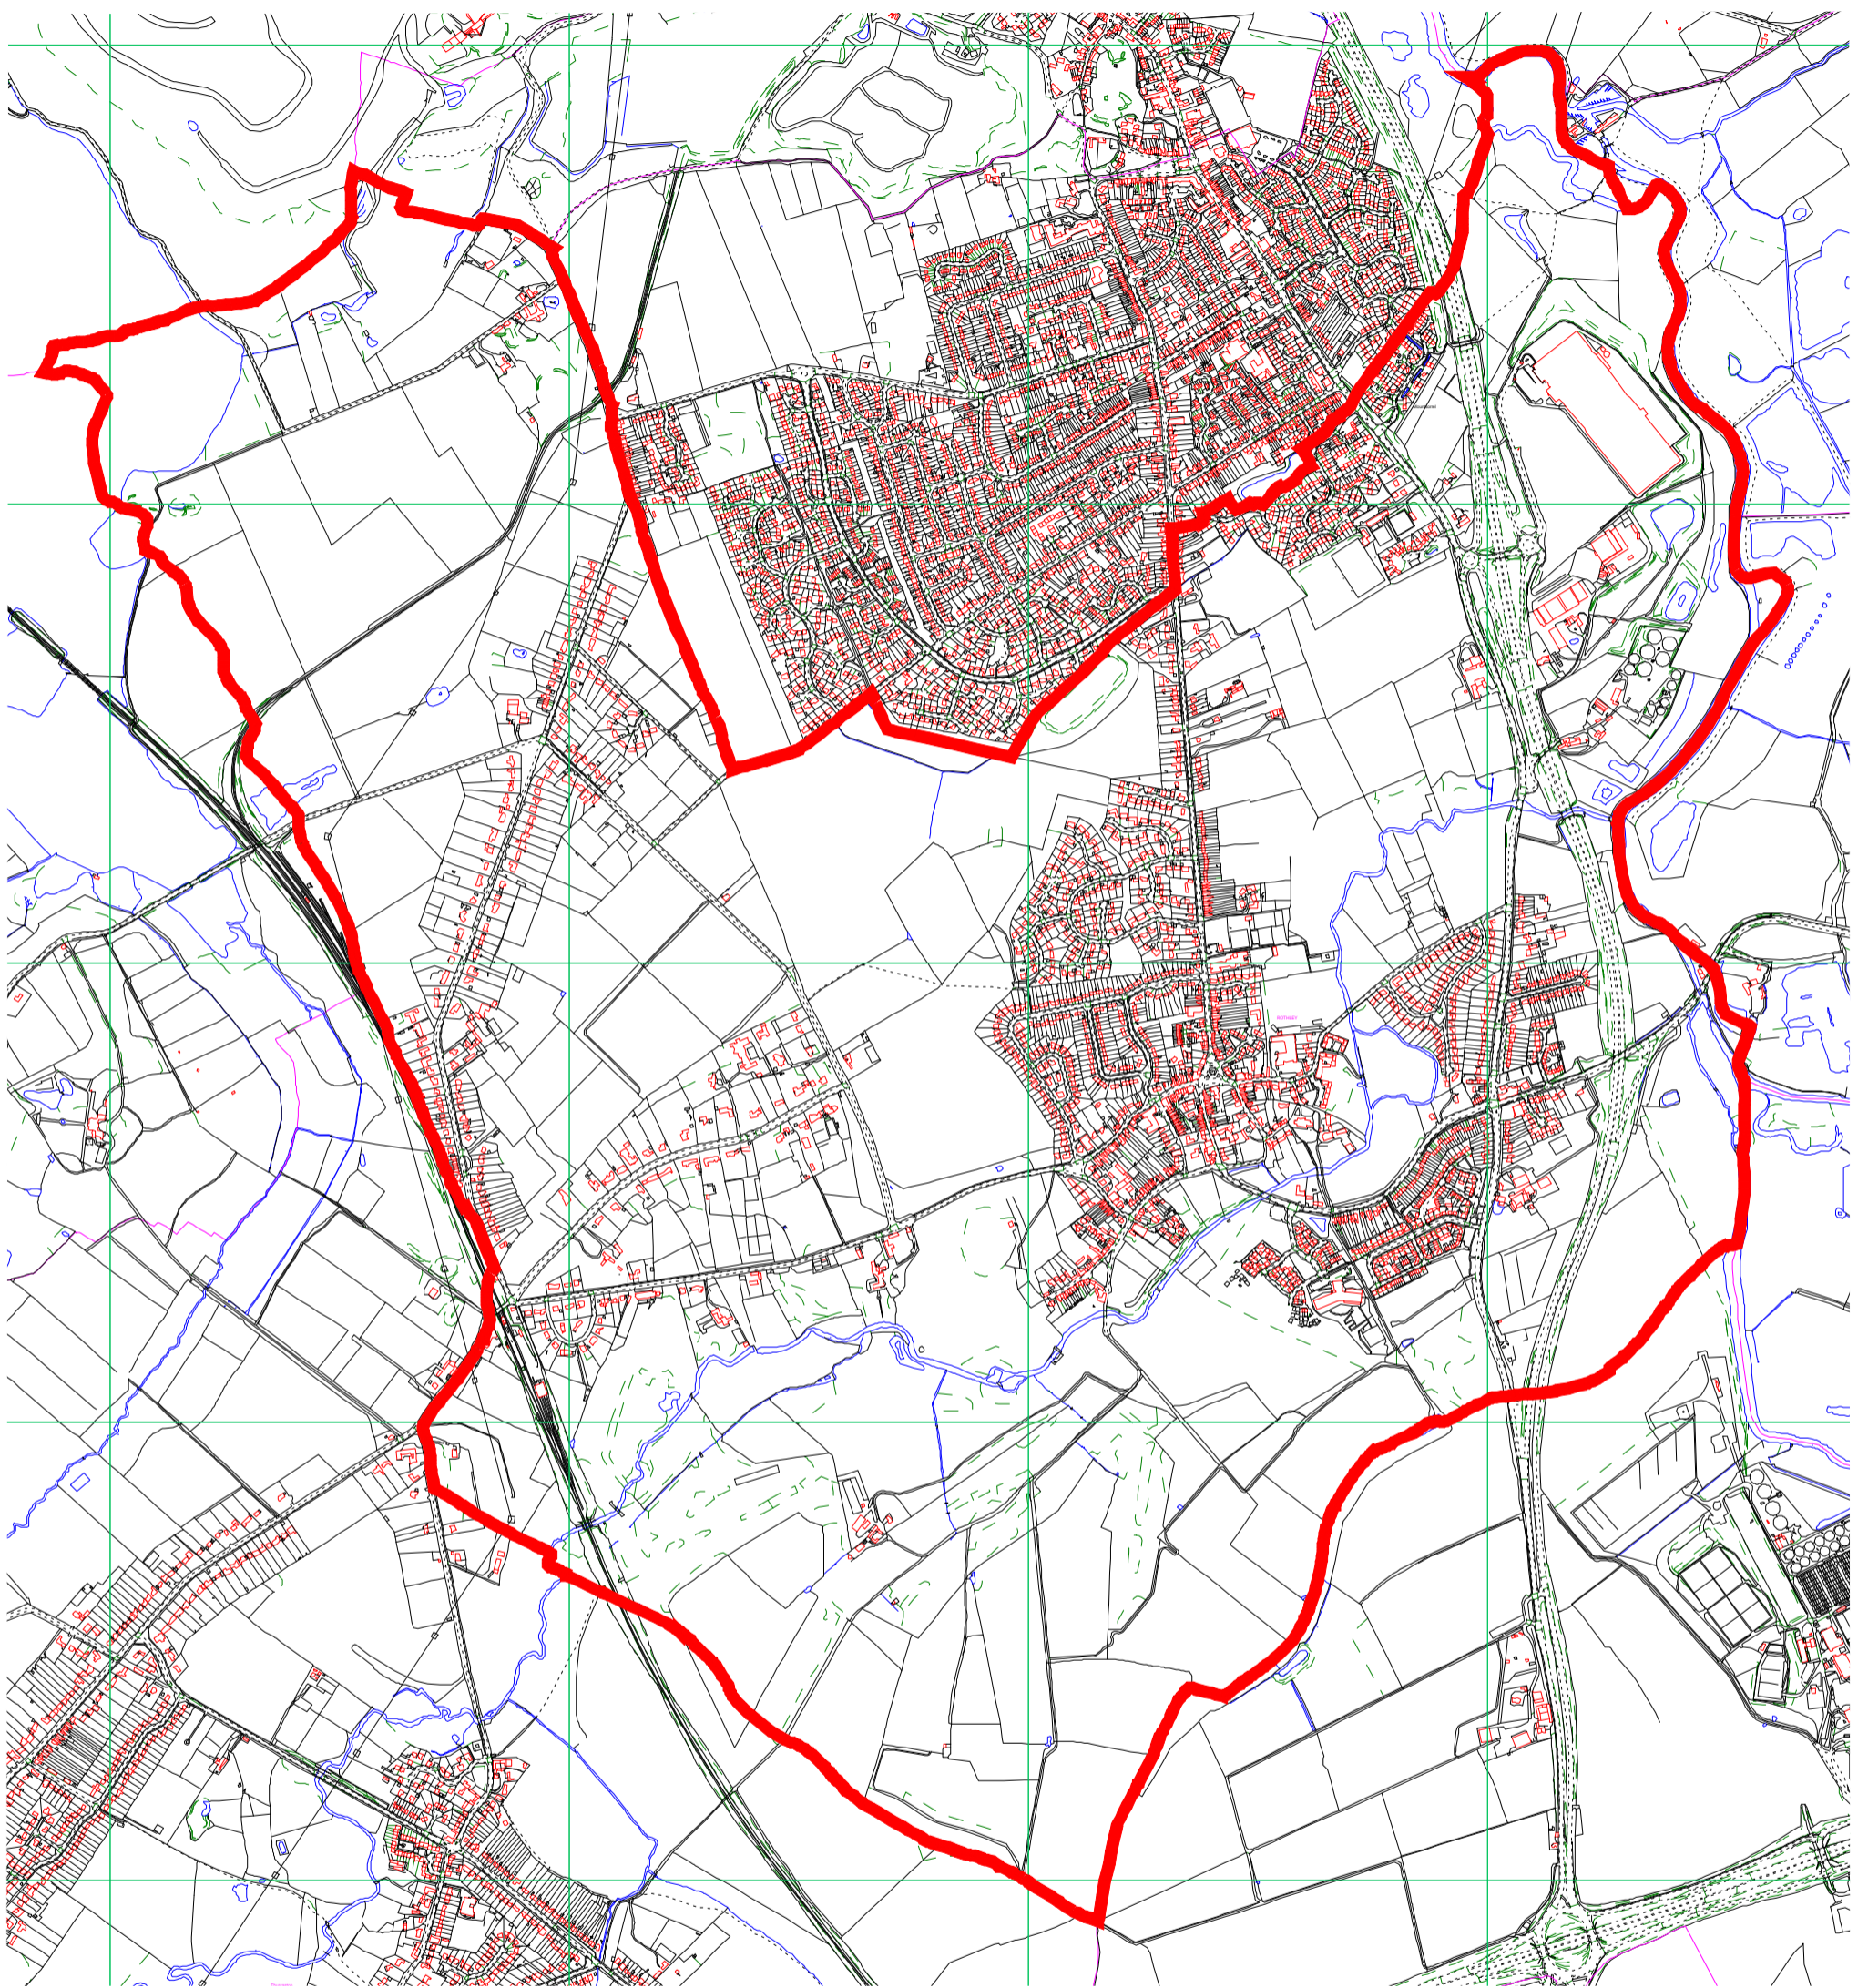

# Rothley Parish Neighbourhood Plan Boundary

Rothley Parish Council,  
12 Mountsorrel Lane,  
Rothley,  
Loughborough,  
Leicestershire,  
LE7 7PR.

Scale: 1:15000  
Date: 16-10-2015 Time: 10:28:49

This material has been reproduced from  
Ordnance Survey digital map data with  
the permission of the Controller of  
Her Majesty's Stationary Office.  
Unauthorised reproduction infringes  
Crown copyright and may lead to  
prosecution or civil proceedings.  
© Crown copyright.