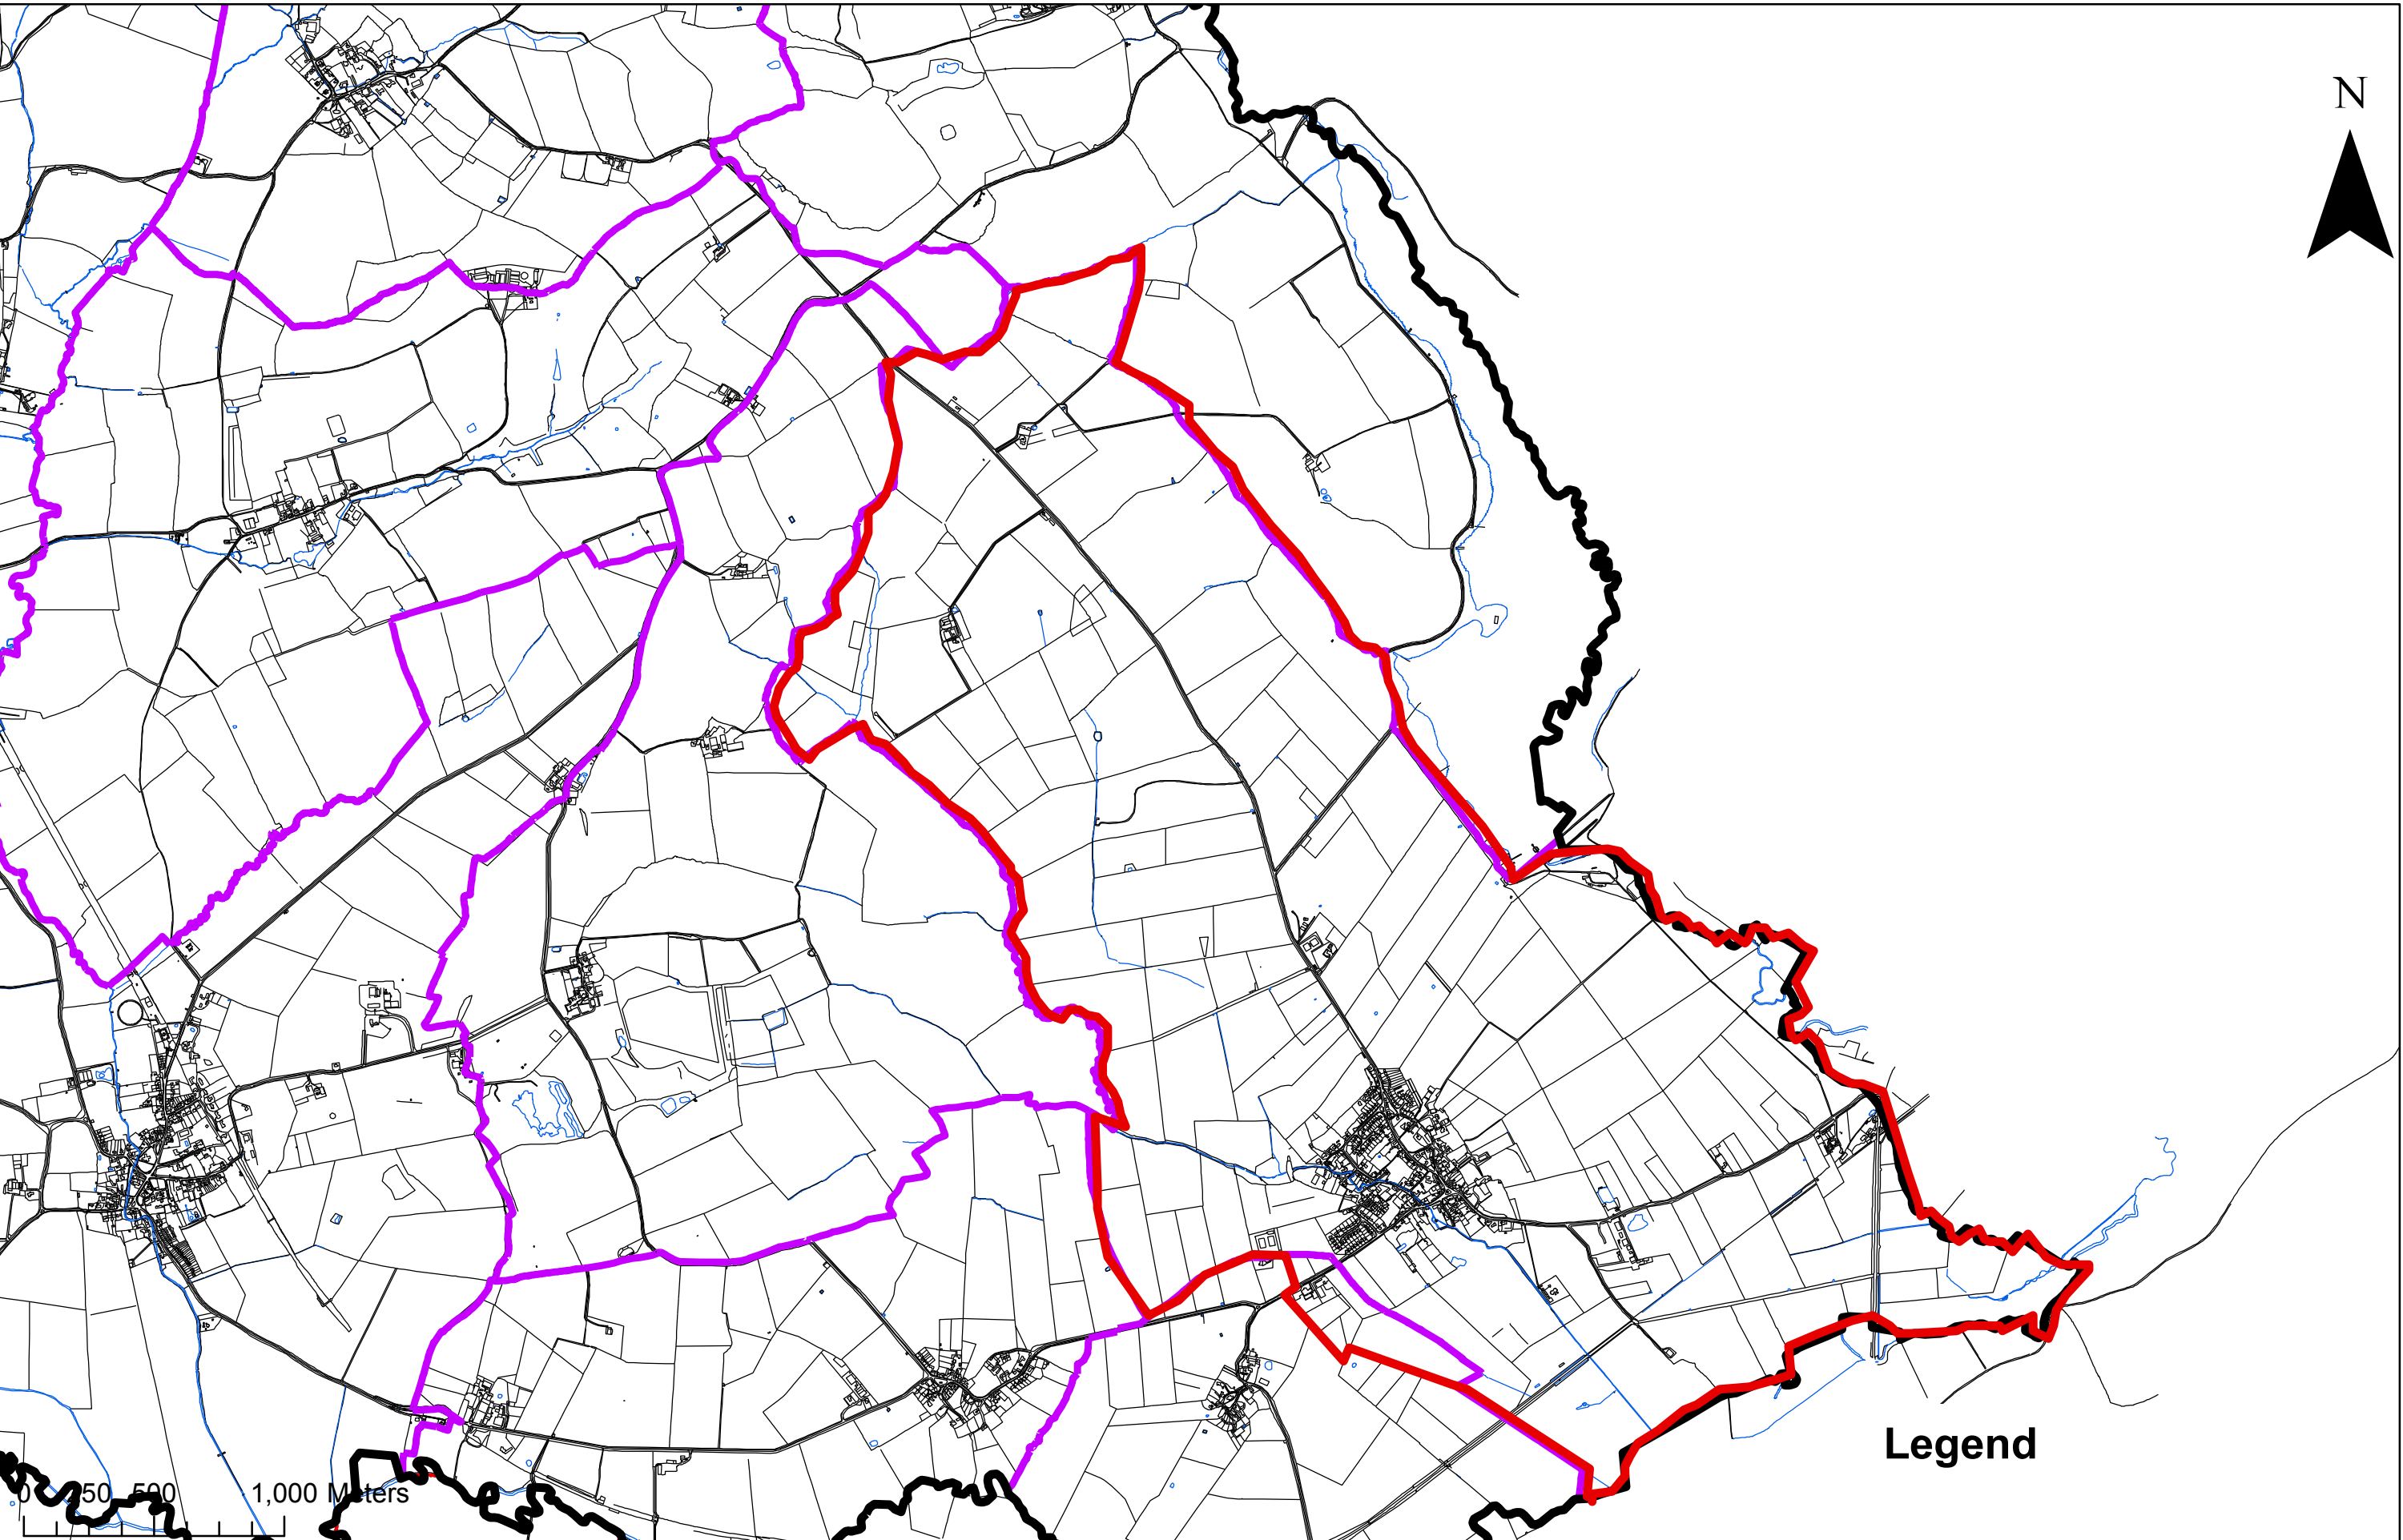

Great Easton Neighbourhood Area (Amended Jan 2015)

Legend