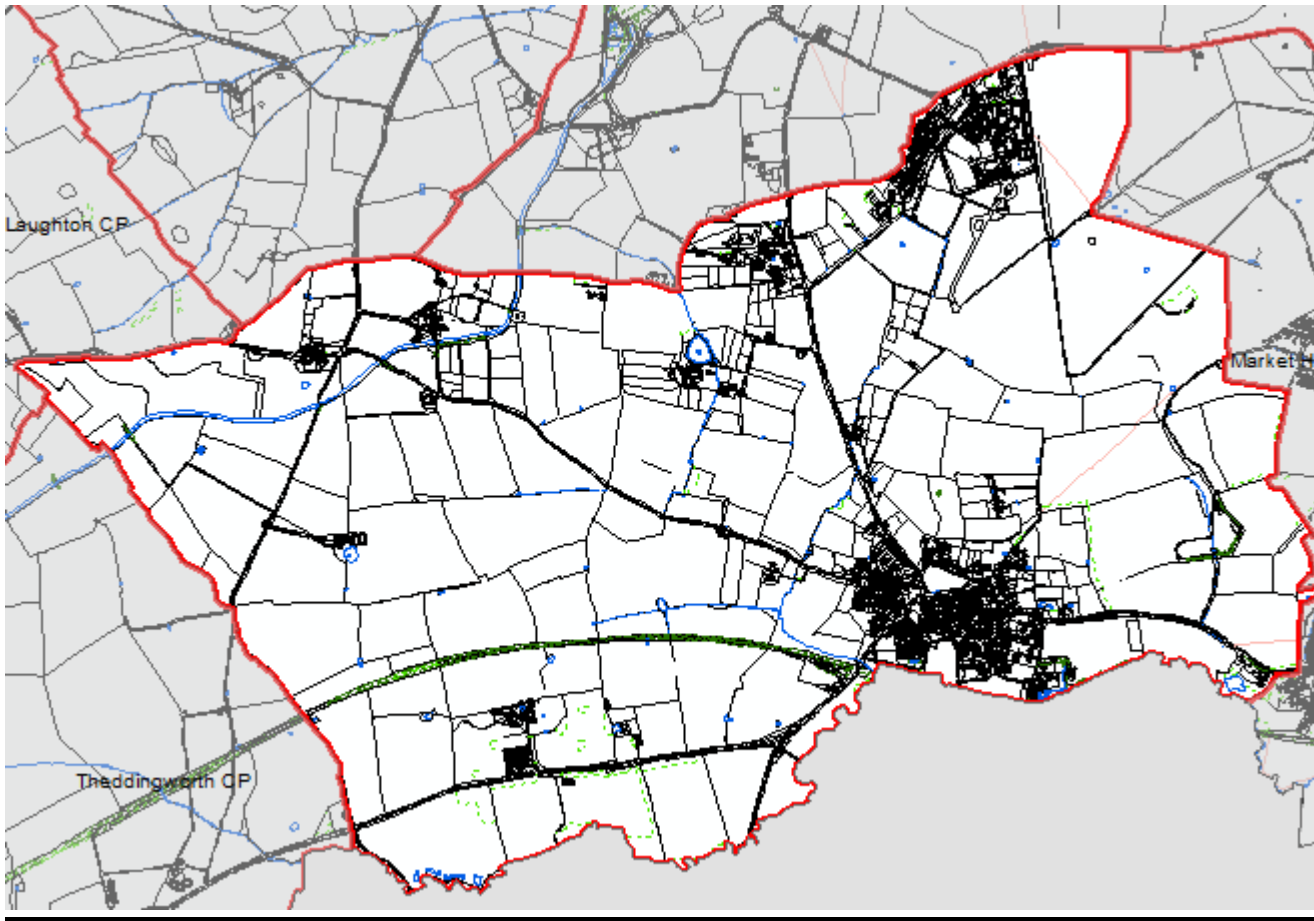

Lubenham Neighbourhood Area 22 Oct 2021

Do not remove until 10 Dec 2021